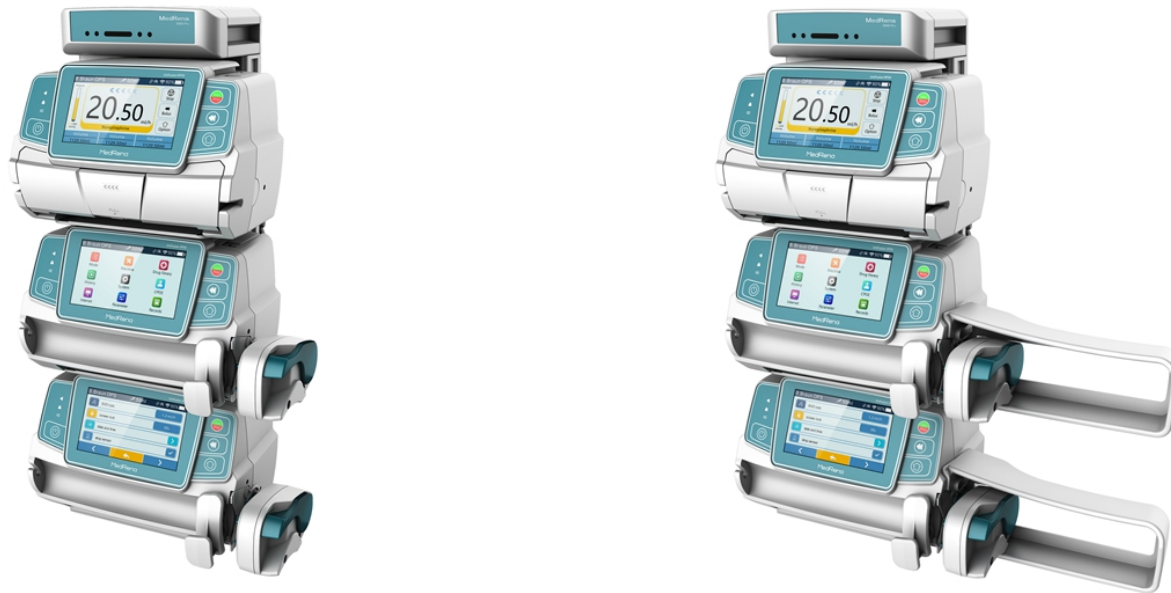

## UniFusion DS50 Docking Station

### Details

---

One power cord

Alarm management

Bedside space management

Variable mounting solution for any combination from 3 to 12 pumps

Flexible with horizontal and vertical fixing clamp